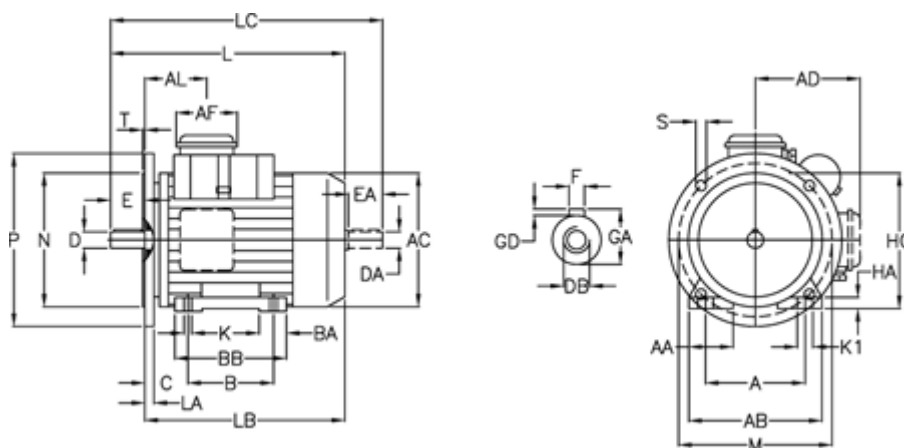

Article number: 25037467102

Description: ICME Single-phase motor M71 B4 0,37KW

4 - 1400 rpm 1x230 Volt 50Hz B3/B5 with running capacitor

Measures

| | | | | |
|----------|-------------|----------|----------|---------|
| A = 112 | BA = 22 | EA = 30 | K = 7 | P = 160 |
| A/F = 70 | BB H7 = 109 | F = 5 | K1 = 17 | S = 9.5 |
| AA = 30 | C = 45 | GA = 16 | L = 247 | T = 3.5 |
| AB = 144 | CA = 86 | GD = 5 | LA = 10 | |
| AC = 137 | D = 14 | H = 71 | LB = 217 | |
| AD = 107 | DA = 14 | HA = 12 | LC = 281 | |
| AL = 76 | DB = M5 | HC = 143 | M = 130 | |
| B = 90 | E = 30 | HD = 178 | N = 110 | |